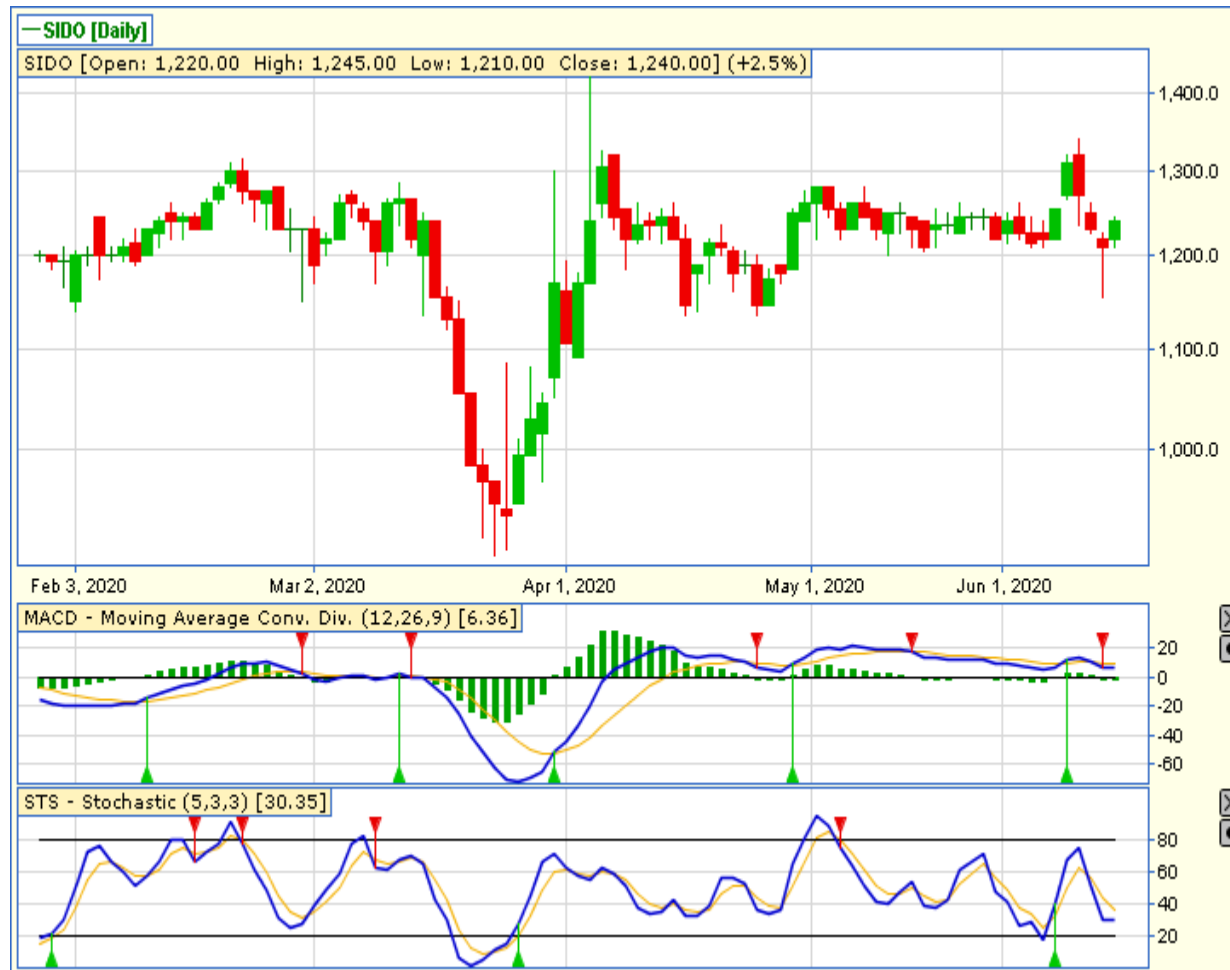

WWW.PROFINDO.COM | PROCLICK.PROFINDO.COM

JAKARTA COMPOSITE INDEX

PREVIOUS 15 JUNI 2020

CLOSING	4816.336	-1.35%
TRANSACTION	IDR 7.97 TRILLION	
FOREIGN NETT	IDR 1712 BIO (SELL)	

PREDICTION 16 JUNI 2020

BEARISH
RANGE 4750-4918

SHOOTING STAR
STOCHASTIC : OVERSOLD
MACD : HISTOGRAM NEGATIF DAN DEATHCROSS

TECHNICAL RECOMENDATION

SIDO – PT INDUSTRI JAMU DAN FARMASI SIDO MUNCUL TBK

CLOSING 16/6/2020 RP 1240 (+2.5%)

ACCUM BUY 1200-1245

TARGET PRICE 1340

STOPLOSS < 1200

MORNING STAR

STOCHASTIC : OVERSOLD

MACD : HISTOGRAM NEGATIF MENGECIL DAN BERSIAP GOLDEN CROSS

TECHNICAL RECOMENDATION

RAJA – PT RUKUN RAHARJA TBK

CLOSING 16/6/2020 RP 133 (+13%)

**SELL ON STRENGTH
TAKE PROFIT 117**

**MORNING STAR
STOCHASTIC : GOLDEN CROSS
MACD : HISTOGRAM POSITIF DAN UPTREND**

TECHNICAL RECOMENDATION

PURA – PT PUTRA RAJAWALI KENCANA TBK

CLOSING 16/6/2020 RP 84 (+16.7%)