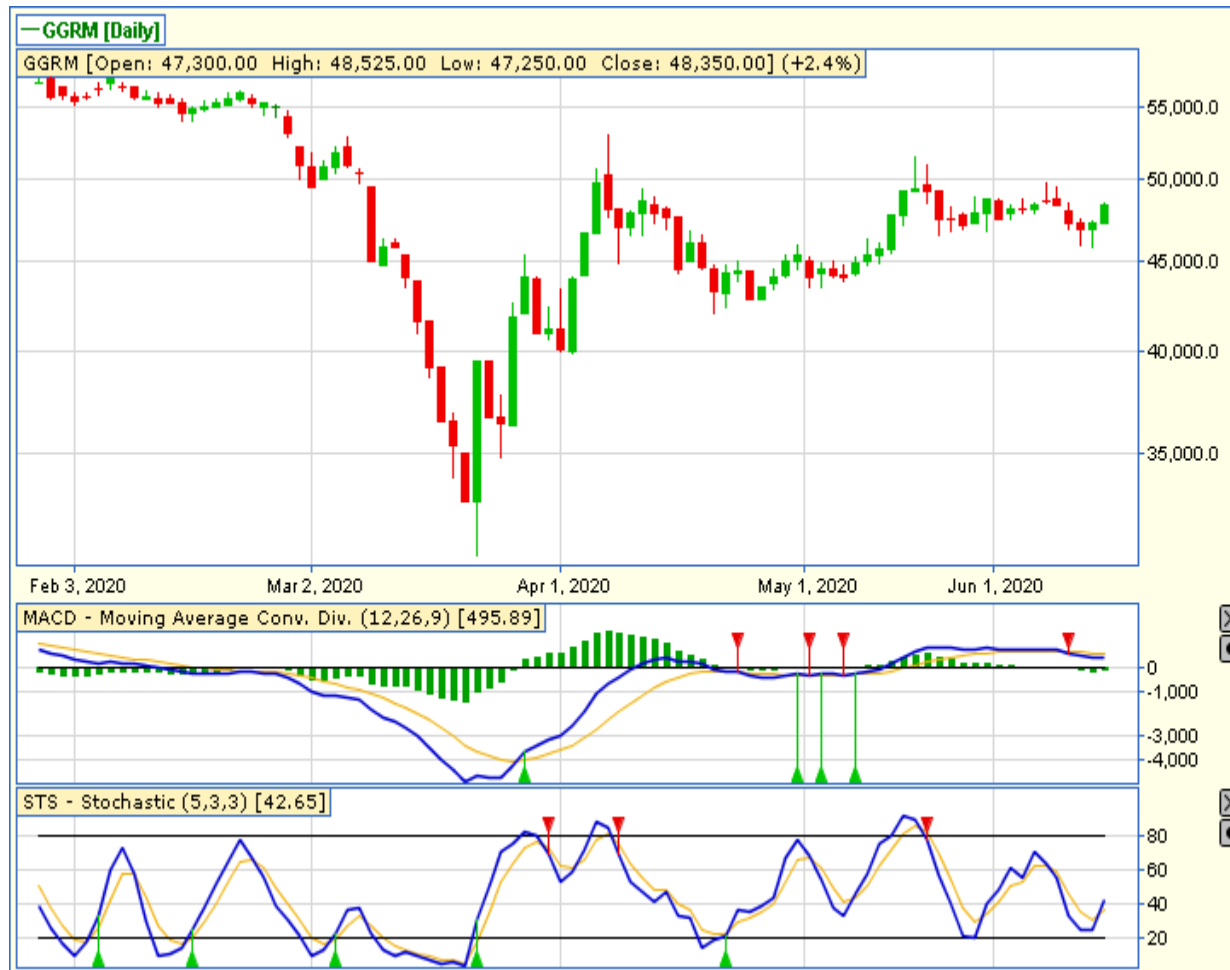

TARGET PRICE 1340

STOPLOSS < 1200

MORNING STAR

STOCHASTIC : OVERSOLD

MACD : HISTOGRAM NEGATIF MENGECIL DAN BERSIAP GOLDEN CROSS

TECHNICAL RECOMENDATION

RAJA – PT RUKUN RAHARJA TBK

CLOSING 16/6/2020 RP 133 (+13%)

**SELL ON STRENGTH
TAKE PROFIT 117**

**MORNING STAR
STOCHASTIC : GOLDEN CROSS
MACD : HISTOGRAM POSITIF DAN UPTREND**

TECHNICAL RECOMENDATION

PURA – PT PUTRA RAJAWALI KENCANA TBK

CLOSING 16/6/2020 RP 84 (+16.7%)

**SELL ON STRENGTH
TAKE PROFIT 92**

**LONG WHITE MARUBOZU
STOCHASTIC : UPTREND
MACD : HISTOGRAM POSITIF DAN UPTREND**

TECHNICAL RECOMENDATION

GGRM – PT GUDANG GARAM TBK

CLOSING 16/6/2020 Rp 48350 (+2.4%)

BUY

TARGET PRICE 49800

STOPLOSS < 48000

TWO WTIE SOLDIERS

STOCHASTIC : GOLDEN CROSS

MACD : HISTOGRAM NEGATIF MENGECIL DAN BERSIAP GOLDEN CROSS

TECHNICAL RECOMENDATION

KLBF – PT KALBE FARMA TBK

CLOSING 16/6/2020 RP 1405 (+1.8%)