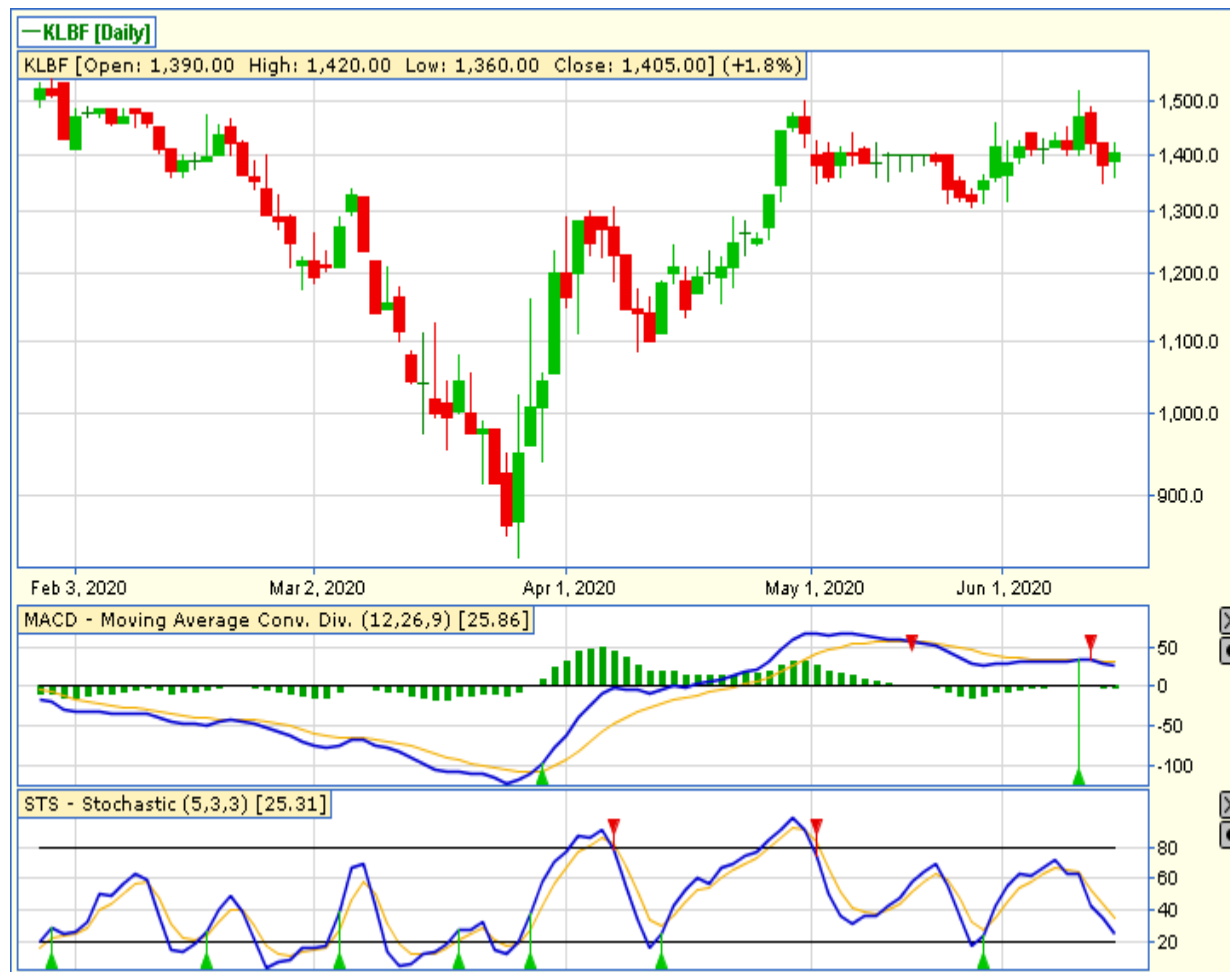

**SELL ON STRENGTH
TAKE PROFIT 92**

**LONG WHITE MARUBOZU
STOCHASTIC : UPTREND
MACD : HISTOGRAM POSITIF DAN UPTREND**

TECHNICAL RECOMENDATION

GGRM – PT GUDANG GARAM TBK

CLOSING 16/6/2020 Rp 48350 (+2.4%)

BUY

TARGET PRICE 49800

STOPLOSS < 48000

TWO WTIE SOLDIERS

STOCHASTIC : GOLDEN CROSS

MACD : HISTOGRAM NEGATIF MENGECIL DAN BERSIAP GOLDEN CROSS

TECHNICAL RECOMENDATION

KLBF – PT KALBE FARMA TBK

CLOSING 16/6/2020 RP 1405 (+1.8%)

**SELL ON STRENGTH
TAKE PROFIT 1480**

**WHITE SPINNING
STOCHASTIC : OVERSOLD
MACD : HISTOGRAM NEGATIF DAN DOWNTREND**

TECHNICAL RECOMENDATION

SSIA – PT SURYA SEMESTA INTERNUSA TBK

CLOSING 16/6/2020 RP 370 (+1.1%)

BUY

TARGET PRICE 458

STOPLOSS < 350

CUP & HANDLE

STOCHASTIC : OVERSOLD

MACD : HISTOGRAM POSITIF DAN UPTREND

RESEARCH TEAM

YULIANA